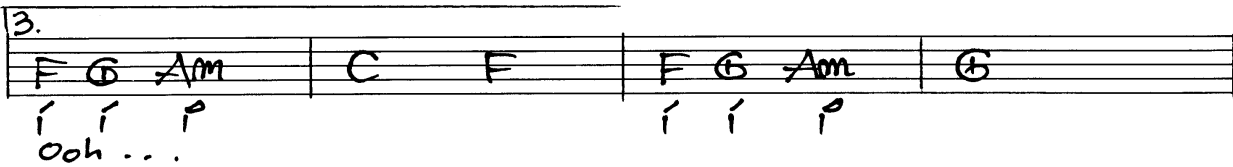

C 1/2

Heaven

Bryan Adams

intro

A musical staff in treble clef with a 4/4 time signature. It begins with a double bar line, followed by a C chord, and ends with a repeat sign and a slash.

A musical staff showing a sequence of time signatures and chords: C, 2/4, a slash, 4/4, F, a double bar line, C, and Am7. A bracket under the C and Am7 chords is labeled with the lyrics "Oh thinking oh once in".

A musical staff containing the following chords: G, Dm, Am, B^b, Gsus4, C, and Am7.

A musical staff containing the following chords: G, Dm, Am, B^b, F/A, Gsus4, and G.

S:

A musical staff with chords F, G, Am, C, F, F, G, Am, G. Below the first three chords are the lyrics "Baby...", and below the last three are "... arms heaven".

A musical staff with chords F, G, Am, C, F, F, G, Am, G.

A musical staff showing first and second endings. The first ending has chords C, Am, C/G, E, F. The second ending has a G chord. A bracket connects the two endings.

A musical staff with chords Dm, F, Am, G. Below the first two chords are the lyrics "I've been.. long".

An empty musical staff.

(2)

Bryan Adams - Heaven

instr.

Arrangement: accordem.com