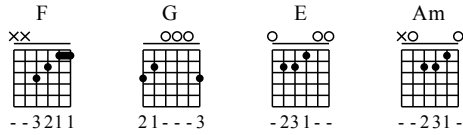

Bad Romance - C Major

GuitarTAB arranged by Handoyo

Buy full GuitarTab at : www.handoyomia.com

Moderate ♩ = 120

Intro

F

G

E