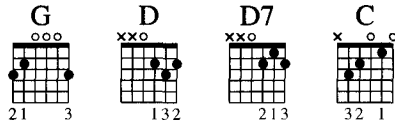

Hey Diddle Diddle

Traditional

Strum Pattern: 8

Pick Pattern: 8

Lively

G D

mf Hey, did - dle, did - dle! The cat and the fid - dle, the

TAB

0	0	0	0	1	3	2	2	2	2	0	2
0						0				0	

G D7

cow jumped o - ver the moon. The

TAB

0	0	0	1	3	2	2	2	2	2	0
0					0	0	0	0	0	0

C G

lit - tle dog laughed to see such sport and the

TAB

1	1	1	1	3	0	3	0	0	2	0
0						0			0	

D7 G

dish ran a - way with the spoon.

TAB

0	0	0	0	2	4	0	3	3	3
0						0	0	0	0