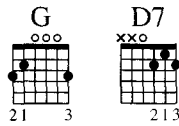

# Down by the Station

Traditional

Strum Pattern: 4  
Pick Pattern: 3

Verse  
Moderately (♩ = ♩<sup>3</sup>)

G D7 G D7 G

*mf*

1. Down by the sta - tion ear - ly in the morn - ing, see the lit - tle puf - fer - bil - lies all in a row.

T  
A  
B

D7 G D7 G

See the en - gine driv - er pull the lit - tle han - dle. Choo! Choo! Toot! Toot! Off they go.

Verse  
G D7 G D7 G

2. Down by the sta - tion ear - ly in the morn - ing, see the lit - tle puf - fer - bil - lies all in a row.

D7 G D7 G

See the en - gine driv - er pull the lit - tle han - dle. Choo! Choo! Toot! Toot! Off they go.