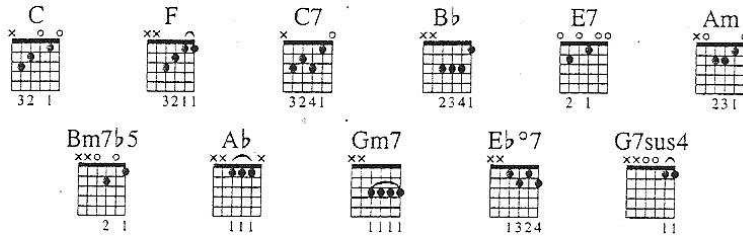

Change the World

featured on the Motion Picture Soundtrack PHENOMENON

Words and Music by Gordon Kennedy, Tommy Sims and Wayne Kirkpatrick

Strum Pattern: 3
Pick Pattern: 4

Verse

Moderately

C **F** **C** **C7** **F**

mf 1. If I could reach the stars, — I'd pull one down for you, —
2. See Additional Lyrics

C **F** **C7**

shine it on my heart —

F **C** **F** **Bb** **F**

so you could see the truth, — that this love in - side —

Bb **F** **C** **F** **C7**

is ev - 'ry-thing it seems. — But for now I find —